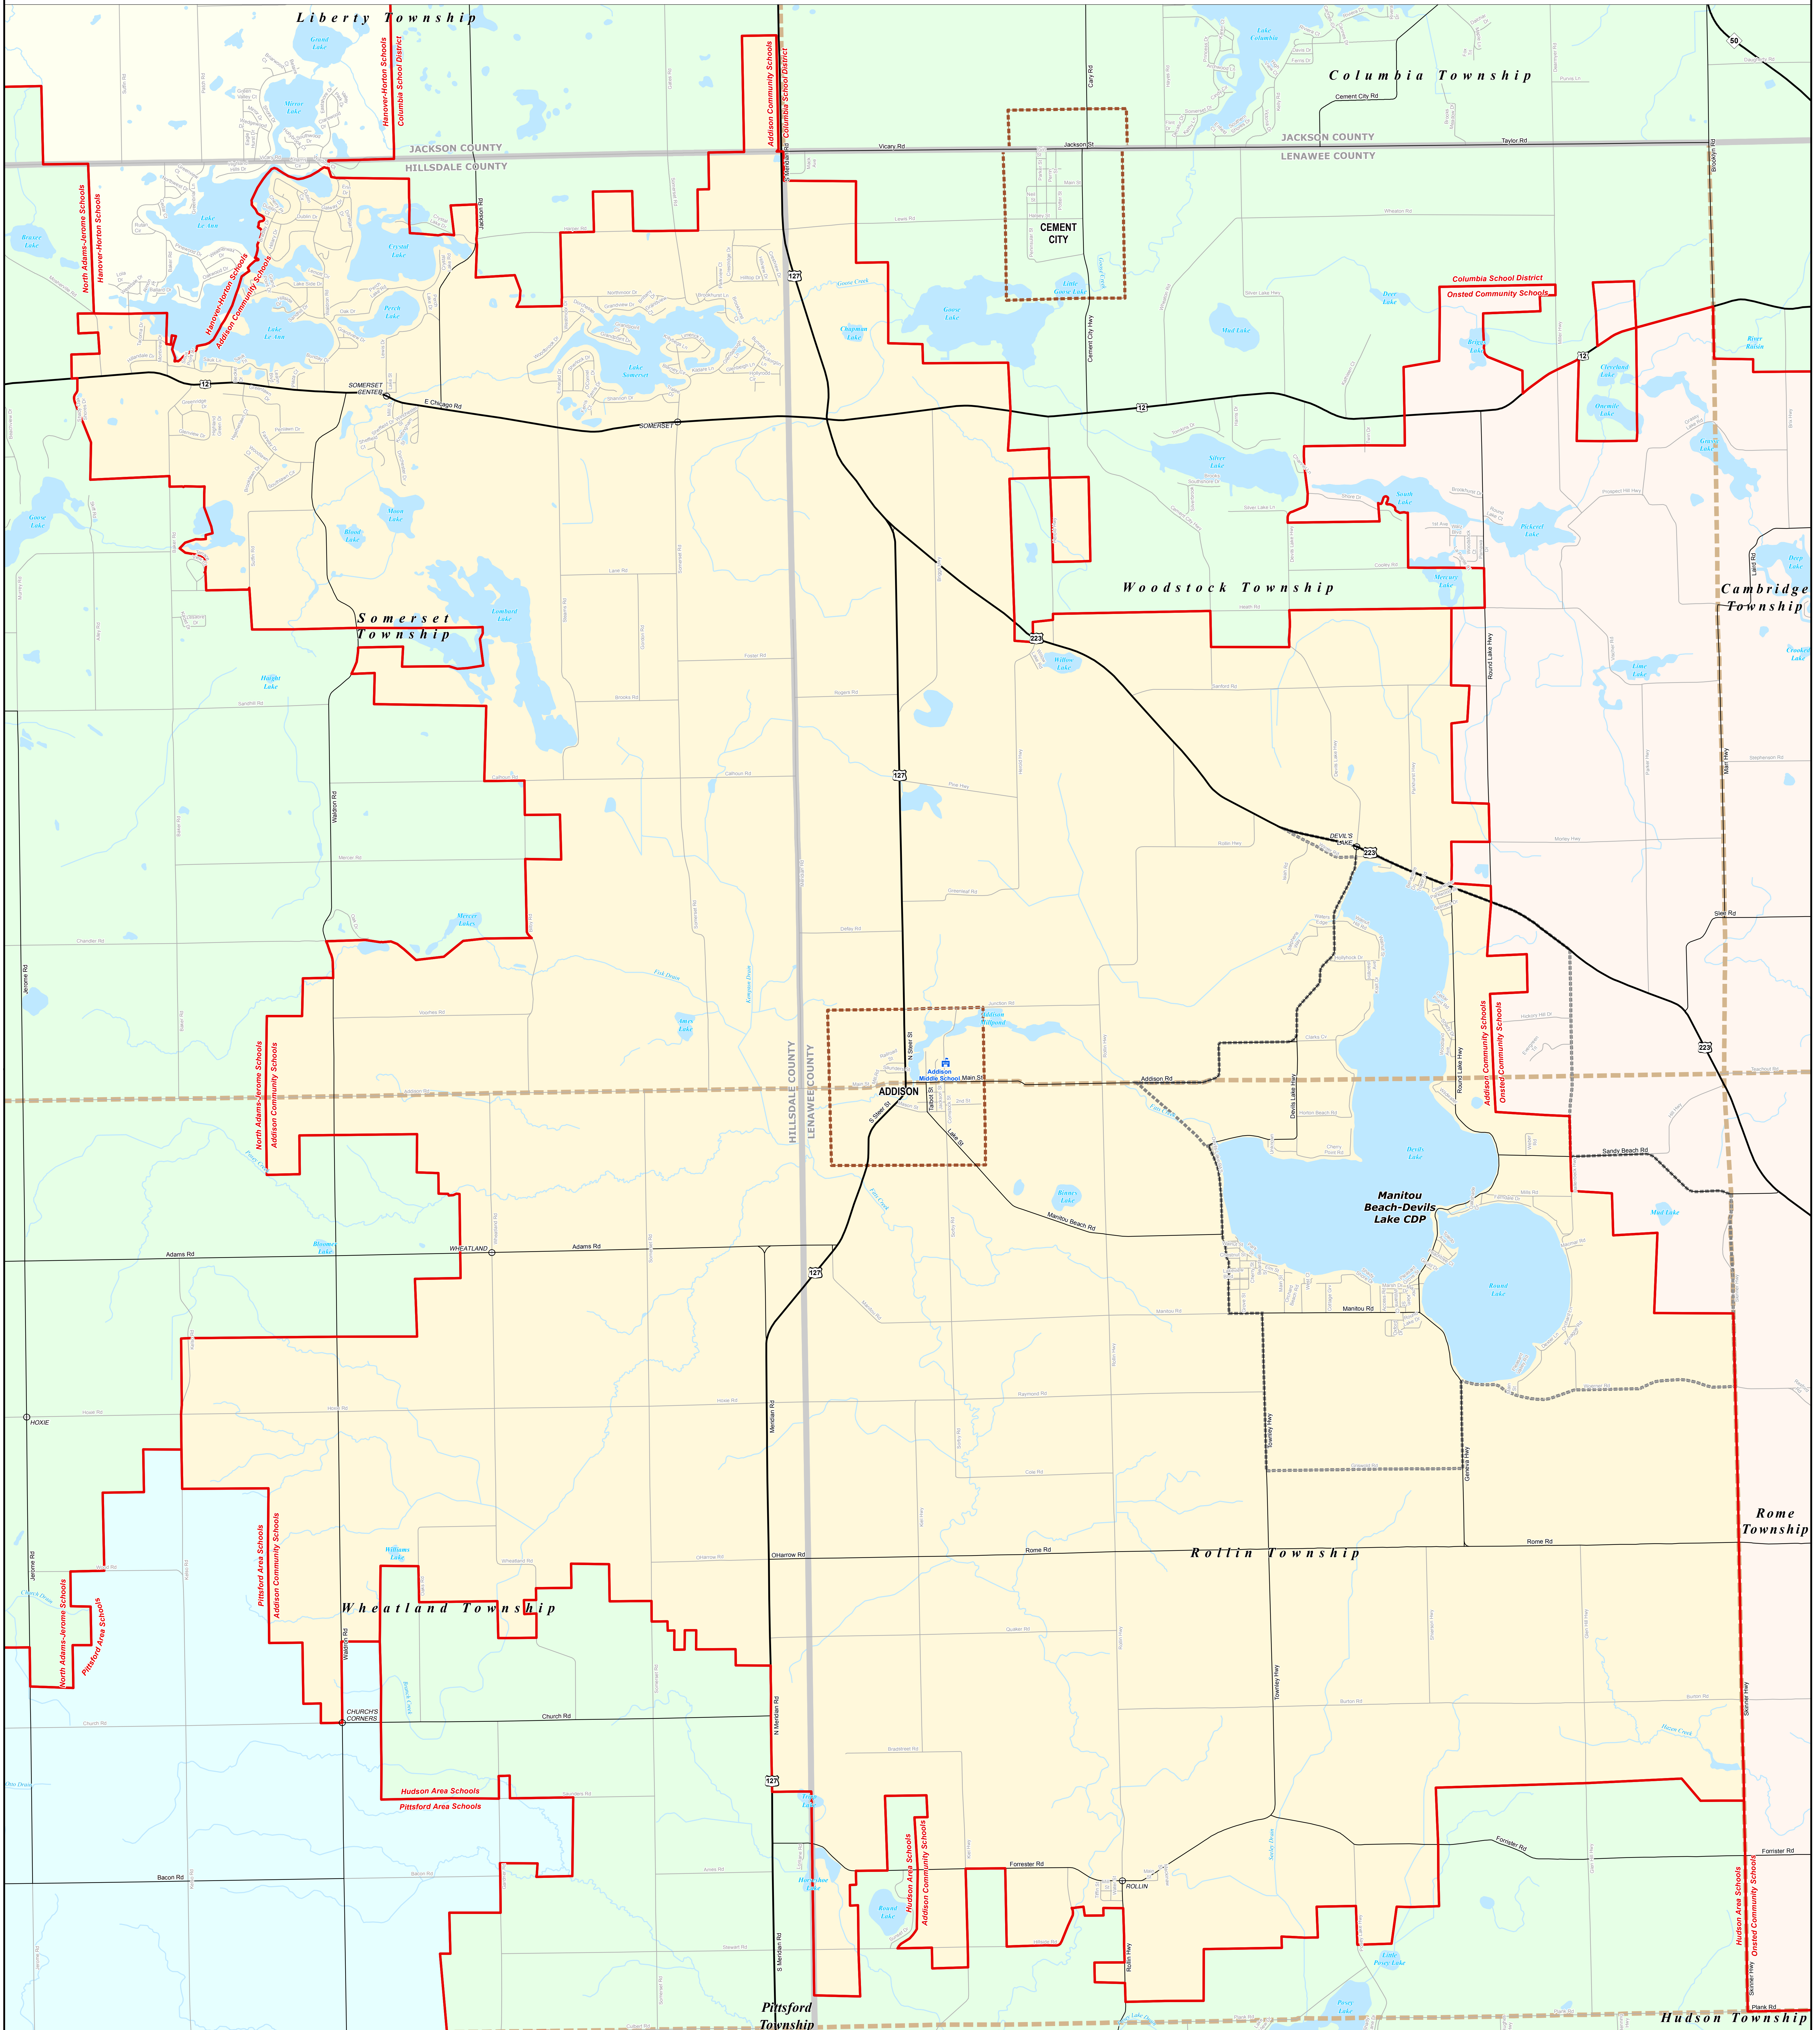

ADDISON COMMUNITY SCHOOLS

Lenawee ISD

*Note: Non K-12 School Districts identified with Asterisk (*) in Name

11/14/13

Legend	
School District	Unincorporated Place
County	School
City	Water Feature
Township	Railroad
Village	River, Stream, or Drain
Census Designated Place	Freeway
	Primary Road
	Local Road